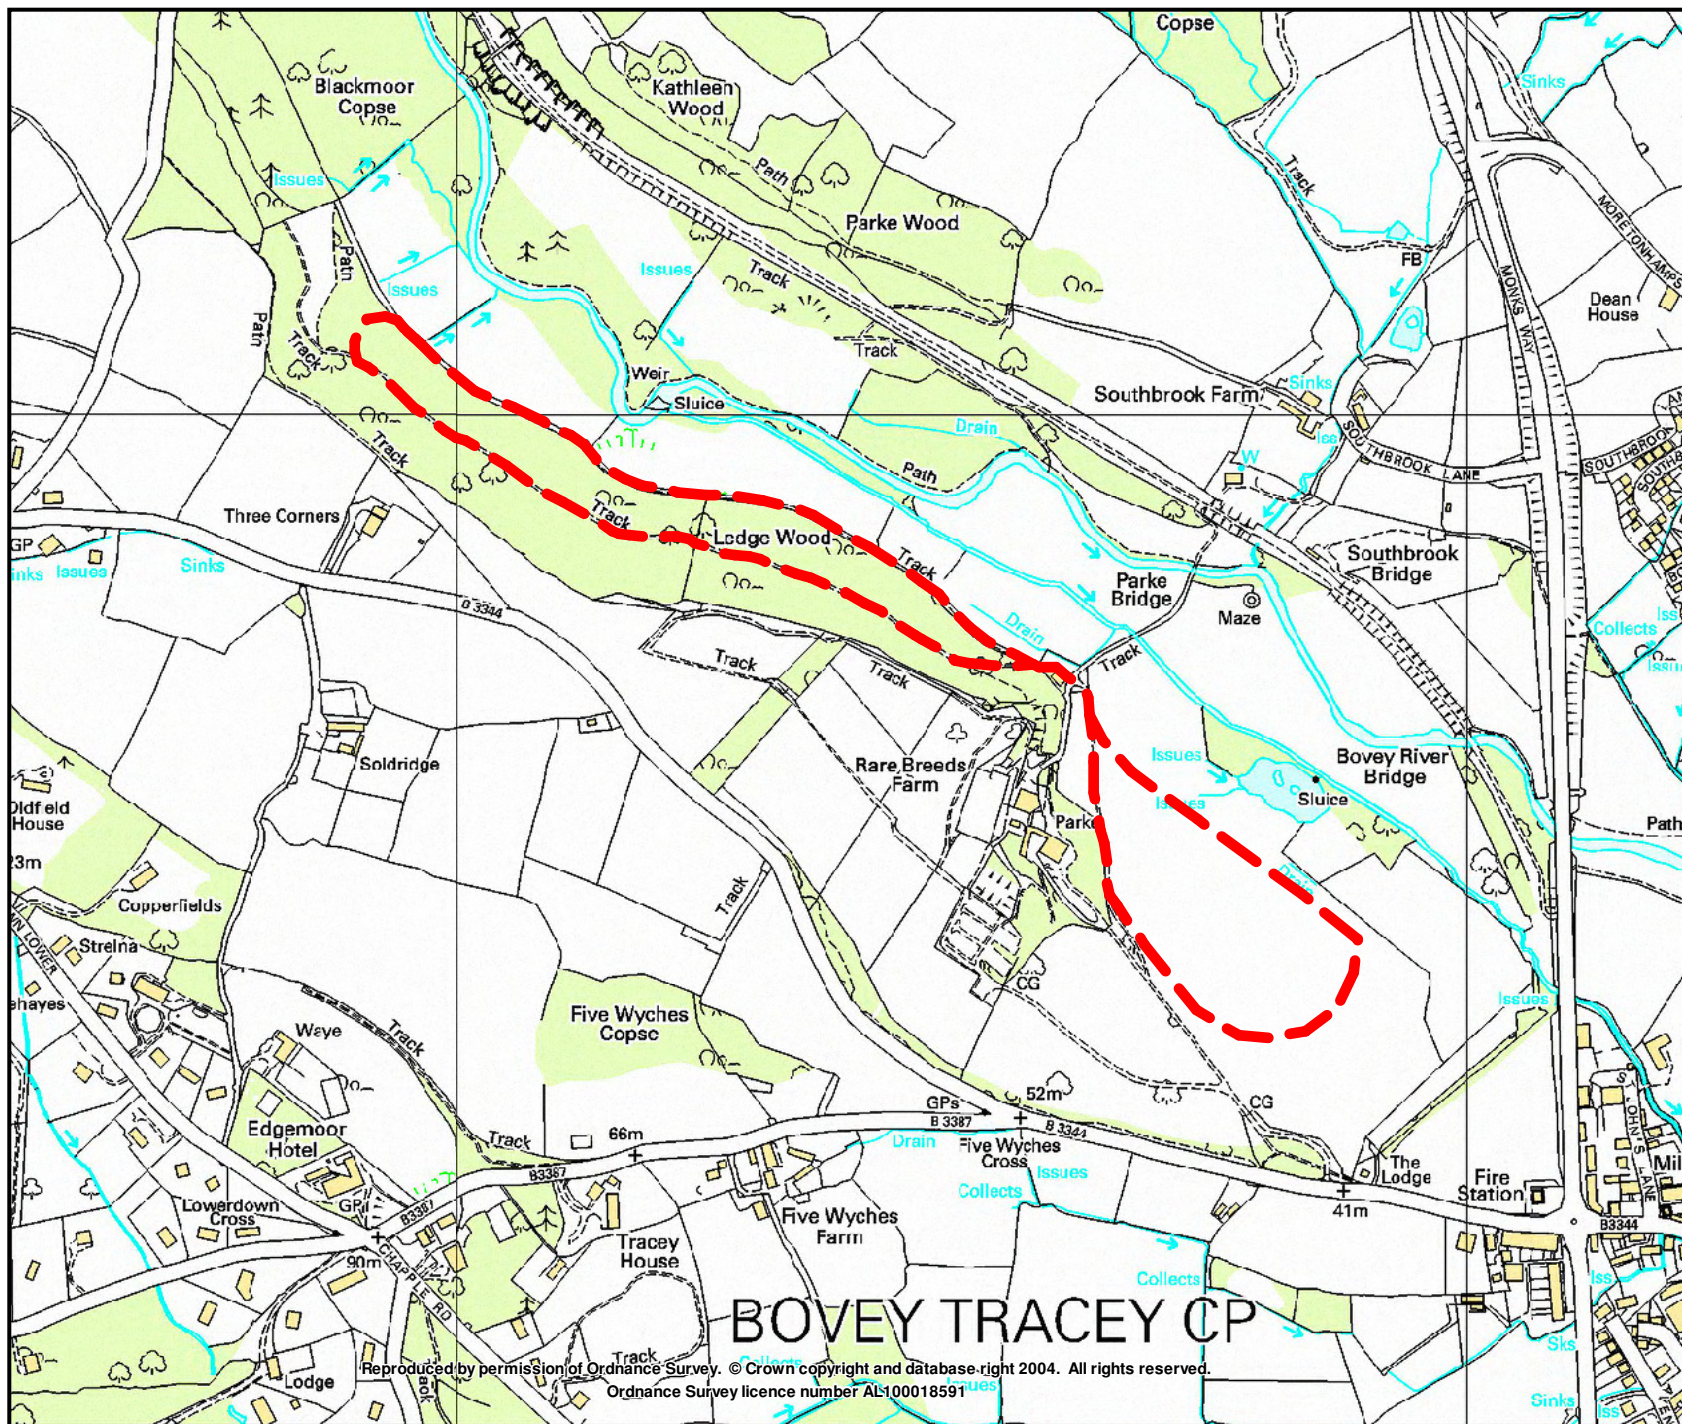

THE NATIONAL TRUST

DEVON AND CORNWALL REGION

KILLERTON HOUSE
BROADCLYST
EXETER
EX5 3LE
Telephone 01392 881691
Facsimile 01392 881954

N.B.
Route to be used for all races
by running various nos. of laps

TITLE ***Teignbridge
Trotters
Crosscountry***

PROPERTY Parke Estate

SCALE 1:7500

PLAN FILENAME

DATE 3rd Sept 2007

BOVEY TRACEY CP

Reproduced by permission of Ordnance Survey. © Crown copyright and database right 2004. All rights reserved.
Ordnance Survey licence number AL100018591