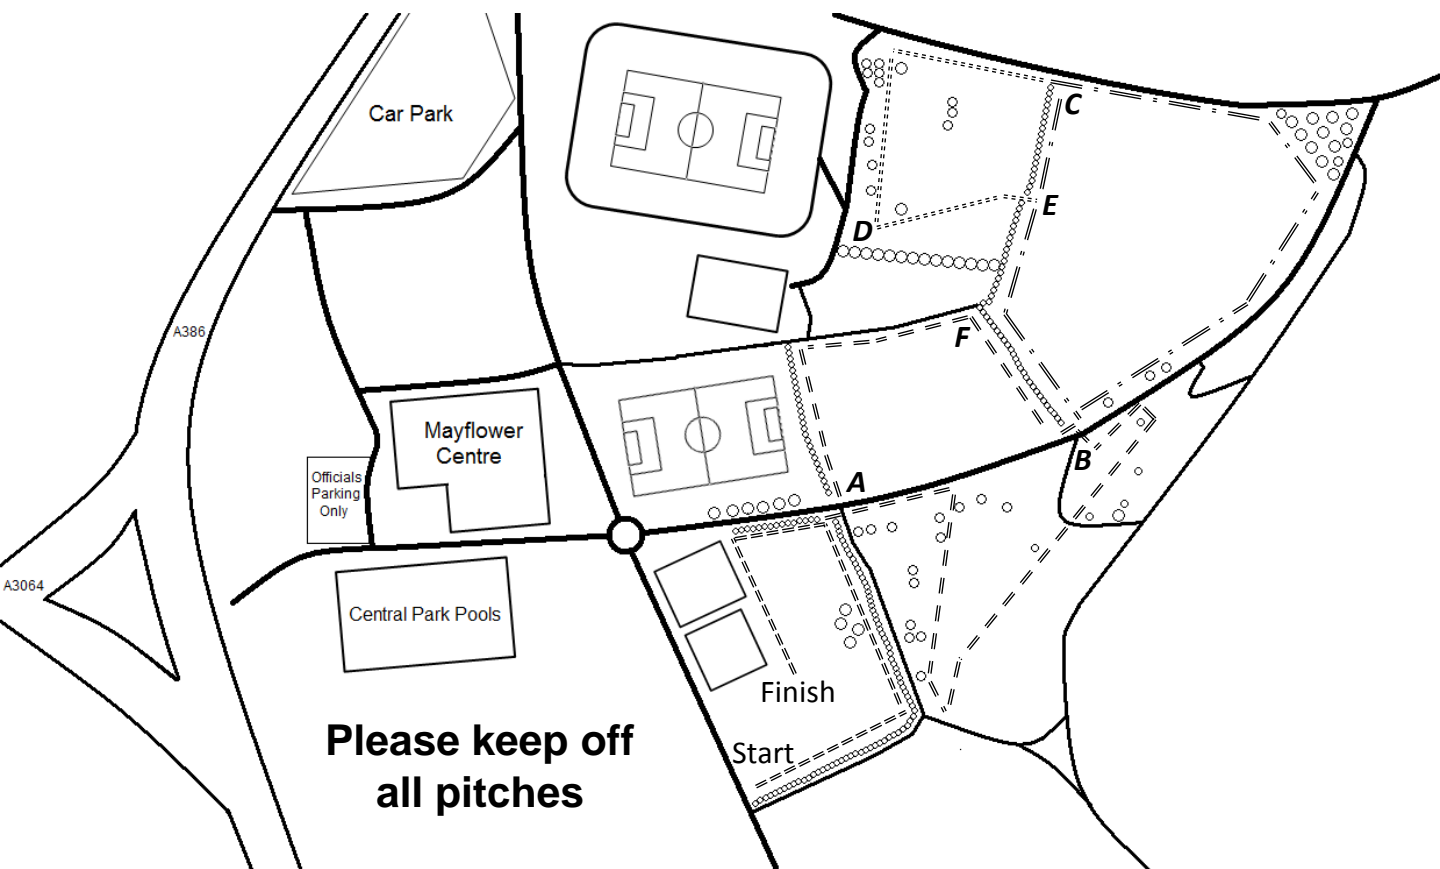

Brooks Westward Winter League – Central Park, Plymouth

Sunday 11th October 2009

**Please keep off
all pitches**

Start/Finish	-----	Start-A + A-Finish	350m
Small Lap	- - - - -	A-B-F-A	800m
Medium Lap	- . - . - .	A-B-C-E-F-A	1510m
Large Lap	A-B-C-D-E-F-A	1770m

Timetable

12:15	U11 Development Run	1 Medium Lap	1860m
12:30	U17 Men/ U17 & Senior Women	1 Medium & 2 Large Laps	5400m
13:00	U13 Girls	1 Small & 1 Medium Lap	2660m
13:15	U13 Boys	1 Small & 1 Large Lap	2920m
13:30	U15 Girls	2 Large Laps	3890m
13:50	U15 Boys	2 Large Laps	3890m
14:10	Senior Men	1 Small & 4 Large Laps	8230m